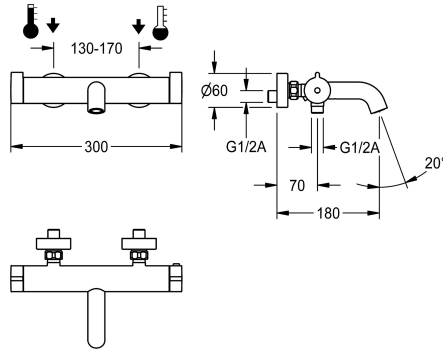

KWC F4MT-Med Thermostat bath mixer

Modell-Linie: F4 | F4MT2001
Duschar | Manuell dusch

KWC-No.

360000189

F4MT-Med thermostat bath mixer with fixed spout as a two-handle wall-mounted mixer DN 15, fitting group I, for wall mounting for baths in the healthcare and nursing sector, for connecting to hot and cold water. Ceramic valve cartridge with rotary handle for flow regulation, mixer water shut-off, as well as integrated diverter for bathtub and hand shower. Thermostat-controlled mixer cartridge with expansion element and active scald protection, fail-safe against backflow as well as adjustable, turn-proof temperature stop, preset to 38 °C and option to carry out manual thermal

disinfection. Tap optimised for cleaning with ergonomically designed handles, scald-protected safe-touch housing with hand shower connection 13 l/min, G 1/2 B, bath spout with laminar jet controller 20 l/min and backflow preventer. All-metal construction, high-polished chrome-plated. Double-walled tap housing for reducing the heat transfer from the tap housing to the cold water line, with volume-reduced and smooth water lines. With adjustable connections with strainers, fully covered by depth-adjustable screw rosettes. 180 mm bath spout projection.

Technical Data

Cirkulation	
A3000 open-kompatibel	
Samband med lön myntopererad behållare	
Justerbar flödestid	
Funktionell princip	
för handdusch	
ATT-WS-HYGIENE-FLUSH	
Nominell diameter	
Inbyggnadsmått	
Låsmekanism	
Typ av blandning	
Dusch rör dränering	
med duschset	
Ytfinish hölje	
ATT-WS-TEMPERATURELIMIT	
terminal för desinfektion	
Typ av montering	
Typ av operation	
Typ av dusch	
Vattenanslutning	
Vattenanslutning	
med tvålköpp	

Modell-Linie: F4 | F4MT2001
Duschar | Manuell dusch

Extratillbehör

Hand shower

2030051216
ACXX2007

Shower bracket

2030051217
ACXX2008

Reservdelar

Service key Neoperl © Caché ©, STD,
24 mm, grey