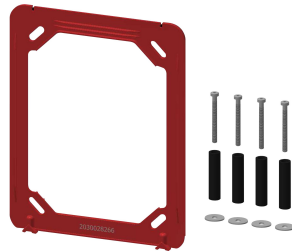

Holding frame

2030045472
ASXX9004