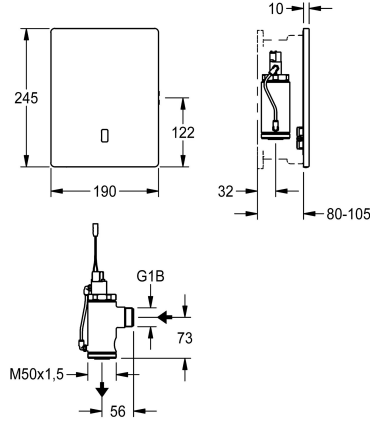

KWC F5E

WC flush valve for in-wall installation

Modell-Linie: F5E | F5EF4008

Flushing systems | Electronic WC flushing systems

KWC-No.

3600000383

F5E electronic WC flush valve for in-wall installation

F5E WC flush valve DN 20 as finished installation kit for in-wall installation in basic installation kit, touch-free, opto-electronically controlled. With solenoid flush valve fitting group I including enclosed throttle insert to reduce the flush volume, holding frame with profile seal and stainless steel cover plate 190 x 245 mm with integrated sensor and covered screw fixing. Depth adjustability 20 mm. Parameterisation and communication possible via optional bidirectional remote control. Optionally for battery operation with 6 V

lithium battery (CR-P2) per fitting or separate power supply via power supply unit 6.75 V/12 V DC or AQUA 3000 open system accessories.

Battery compartment including battery or power supply unit with extension cable or AQUA 3000 open system accessories must be ordered separately.

NEW

Technical Data

Built-in fitting model
calculation flow rate cold wat
Cover plate height
Cover plate width
default automatic hygiene flus
Flushing volume adjustable
functional principle
hygiene flushing
diameter nominal
material casing
material code casing
material fitting
maximum flow pressure
maximum flushing flow
maximum flush water volume
minimum flow pressure
minimum flushing flow
minimum flush water volume
Parameterization
power supply connection
position of power connection
Type of power supply
protective system IP

Finishing section
1 l/s
245 mm
190 mm
24h after the last activity
yes
electronic self-closing
yes
DN 20
stainless steel
1.4301 Chrome Nickel steel V2A
brass-look
4 bar
1.3 l/s
9 Liter
1.2 bar
1 l/s
6 Liter
remote control
6.75 / 12 V DC / A3000 open
from top
Battery/Mains power supply
IP59K