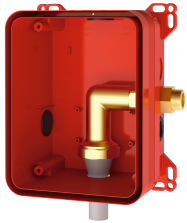

KWC F5E

WC flush valve for in-wall installation

Modell-Linie: F5E | F5EF4008

Flushing systems | Electronic WC flushing systems

KWC-No.

3600000383

F5E electronic WC flush valve for in-wall installation

F5E WC flush valve DN 20 as finished installation kit for in-wall installation in basic installation kit, touch-free, opto-electronically controlled. With solenoid flush valve fitting group I including enclosed throttle insert to reduce the flush volume, holding frame with profile seal and stainless steel cover plate 190 x 245 mm with integrated sensor and covered screw fixing. Depth adjustability 20 mm. Parameterisation and communication possible via optional bidirectional remote control. Optionally for battery operation with 6 V

Finishing section
1 l/s
245 mm
190 mm
24h after the last activity
yes
electronic self-closing
yes
DN 20
stainless steel
1.4301 Chrome Nickel steel V2A
brass-look
4 bar
1.3 l/s
9 Liter
1.2 bar
1 l/s
6 Liter
remote control
6.75 / 12 V DC / A3000 open
from top
Battery/Mains power supply
IP59K

KWC F5E

WC flush valve for in-wall installation

Modell-Linie: F5E | F5EF4008

Flushing systems | Electronic WC flushing systems

protective shutdown	yes
sound insulation	no
surface finish	satın finished
surface finish casing	satın finished
with transformer/power supply	no
type of flushing fitting	WC flush valve
type of mounting	in-wall installation with box
type of operation	sensor operation
type of sensor	opto-electronic sensor
water connection	threaded connection (external)

Mandatory Accessories

R3 system box for WC flush valve

2030068205
F3BF4001

AQUAFIX installation frame with WC flush valve for in-wall installation

3600005980
AQFX0012

AQUAFIX installation frame for barrier-free WC systems, with WC flush valve for in-wall installation