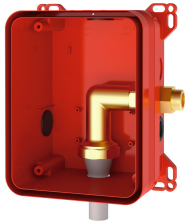

KWC F5E

WC flush valve for in-wall installation

Modell-Linie: F5E | F5EF4008

Spolssystem | Elektroniska WC-spolningssystem

KWC-No.

360000383

F5E electronic WC flush valve for in-wall installation

F5E WC flush valve DN 20 as finished installation kit for in-wall installation in basic installation kit, touch-free, opto-electronically controlled. With solenoid flush valve fitting group I including enclosed throttle insert to reduce the flush volume, holding frame with profile seal and stainless steel cover plate 190 x 245 mm with integrated sensor and covered screw fixing. Depth adjustability 20 mm. Parameterisation and communication possible via optional bidirectional remote control. Optionally for battery operation with 6 V

KWC F5E

WC flush valve for in-wall installation

Modell-Linie: F5E | F5EF4008

Spolssystem | Elektroniska WC-spolningssystem

Säkerhetsavstängning	Ja
Ljud isolering	Nej
Ytfinish	Satin yta
Ytfinish hölje	Satin yta
ATT-WS-TRANSFORMER	Nej
typ av spolssystem	WC
Typ av montering	Dold väggmontage med låda
Typ av operation	Sensor styrning
Typ av sensor	Utan elektronisk sensor
Vattenanslutning	THREAD

Nödvändiga tillbehör

R3 system box for WC flush valve

2030068205
F3BF4001

AQUAFIX installation frame with WC flush valve for in-wall installation

3600005980
AQFX0012

AQUAFIX installation frame for barrier-free WC systems, with WC flush valve for in-wall installation