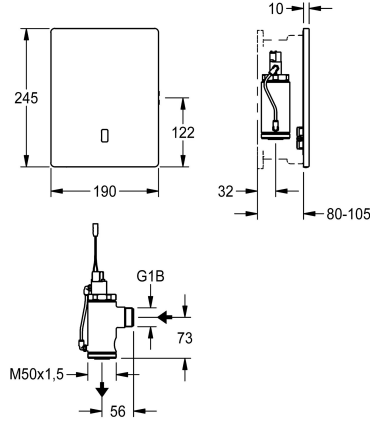

KWC F5E

WC flush valve for in-wall installation

Modell-Linie: F5E | F5EF4008

Spolssystem | Elektroniska WC-spolningssystem

KWC-No.

360000383

F5E electronic WC flush valve for in-wall installation

F5E WC flush valve DN 20 as finished installation kit for in-wall installation in basic installation kit, touch-free, opto-electronically controlled. With solenoid flush valve fitting group I including enclosed throttle insert to reduce the flush volume, holding frame with profile seal and stainless steel cover plate 190 x 245 mm with integrated sensor and covered screw fixing. Depth adjustability 20 mm. Parameterisation and communication possible via optional bidirectional remote control. Optionally for battery operation with 6 V

lithium battery (CR-P2) per fitting or separate power supply via power supply unit 6.75 V/12 V DC or AQUA 3000 open system accessories.

Battery compartment including battery or power supply unit with extension cable or AQUA 3000 open system accessories must be ordered separately.

Funktionell princip

ATT-WS-HYGIENE-FLUSH

Nominell diameter

Material hölje

materialkod hölje

Material delar

Maximalt flödestryck

Maximalt spolnings flöde