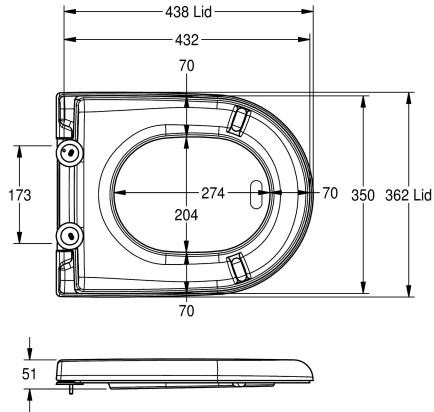

KWC CAMPUS

Toilet seat

Modell-Linie: CAMPUS | ECMPX592-SEATGN

Spare parts | Spare parts urinals / WC

KWC-No.

360000624

Colour grey

Toilet seat, Duroplast synthetic material, surface high polished, with hinge, for mounting on KWC Campus models.

Color grey (RAL 7005)

Spare Parts

Hinge

360000658

ECMPX0058N