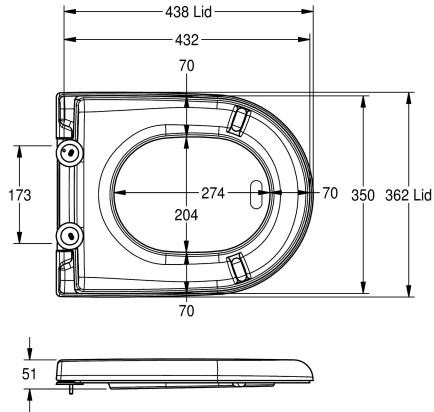

## KWC CAMPUS

Toilet seat

Modell-Linie: **CAMPUS | ECMPX592-SEATGN**

Spare parts | Spare parts urinals / WC

### KWC-No.

**360000624**

Colour grey

Toilet seat, Duroplast synthetic material, surface high polished, with hinge, for mounting on KWC Campus models.

Color grey (RAL 7005)