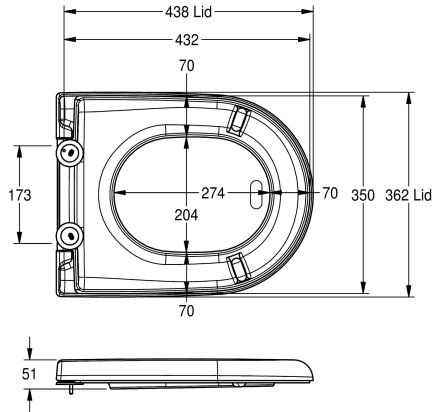

## KWC CAMPUS

Toilet seat

Modell-Linie: CAMPUS | ECMPX592-SEATGN

Spare parts | Spare parts urinals / WC

### KWC-No.

**360000624**

Colour grey

Toilet seat, Duroplast synthetic material, surface high polished, with hinge, for mounting on KWC Campus models.

Color grey (RAL 7005)