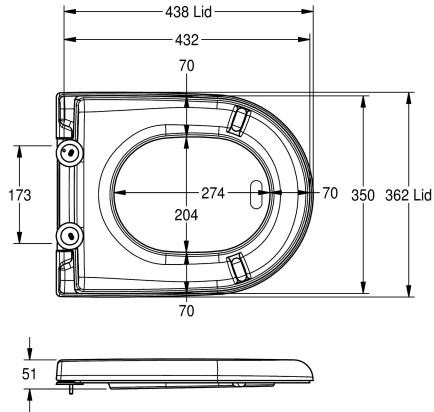

KWC CAMPUS

Toilet seat

Modell-Linie: CAMPUS | ECMPX592-SEATBN

Spare parts | Spare parts urinals / WC

KWC-No.

360000626

Colour black

Toilet seat, Duroplast synthetic material, surface high polished, with hinge, for mounting on KWC Campus models.

Color black

Spare Parts

Hinge

360000658

ECMPX0058N