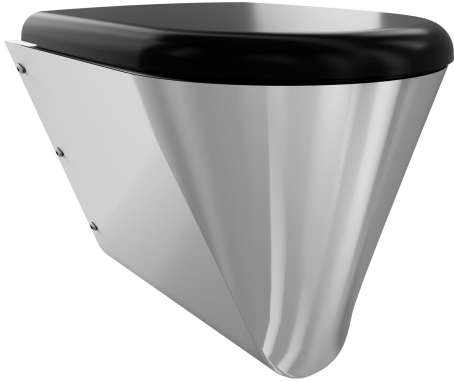

## KWC CAMPUS

Toilet seat

Modell-Linie: CAMPUS | ECMPX592-SEATBN

Spare parts | Spare parts urinals / WC

### KWC-No.

**360000626**

Colour black

Toilet seat, Duroplast synthetic material, surface high polished, with hinge, for mounting on KWC Campus models.

Color black