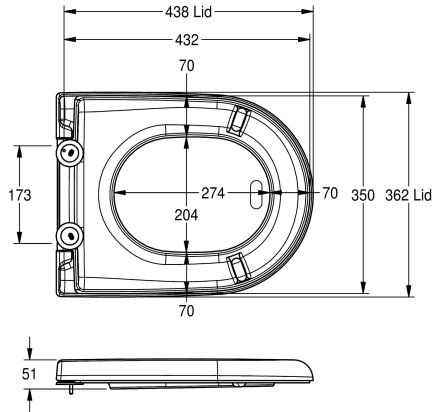

## KWC CAMPUS

Toilet seat

Modell-Linie: CAMPUS | ECMPX592-SEATBN

Spare parts | Spare parts urinals / WC

### KWC-No.

**360000626**

Colour black

Toilet seat, Duroplast synthetic material, surface high polished, with hinge, for mounting on KWC Campus models.

Color black