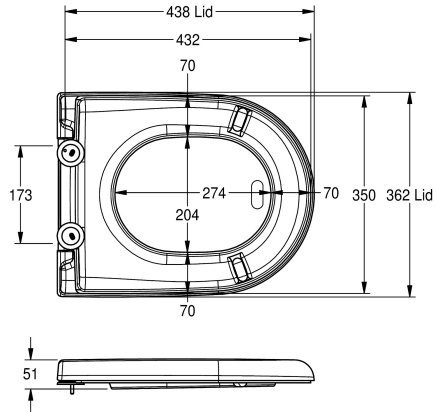

KWC CAMPUS

Toilet seat

Modell-Linie: CAMPUS | ECMPX592-SEATBN

Spare parts | Spare parts urinals / WC

KWC-No.

360000626

Colour black

Toilet seat, Duroplast synthetic material, surface high polished, with hinge, for mounting on KWC Campus models.

Color black

Spare Parts

Hinge

360000658

ECMPX0058N