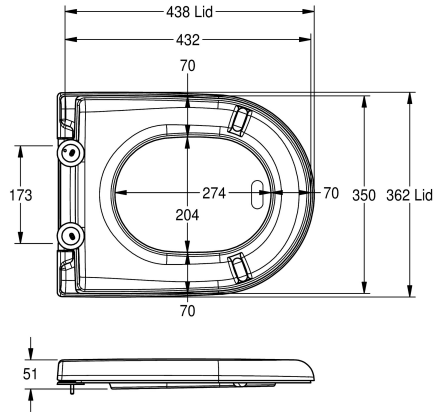

KWC CAMPUS

Toilet seat

Modell-Linie: **CAMPUS | ECMPX592-SEATWN**

Spare parts | Spare parts urinals / WC

KWC-No.

360000627

Toilet seat, Duroplast synthetic material, surface high polished, with hinge, for mounting on KWC Campus models.

Color white

Spare Parts

Hinge

360000658
ECMPX0058N