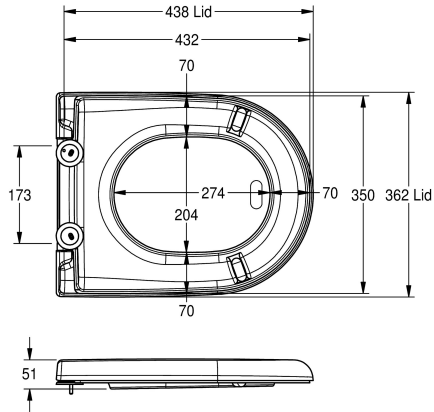

KWC CAMPUS

Toilet seat

Modell-Linie: **CAMPUS | ECMPX592-SEATWN**

Spare parts | Spare parts urinals / WC

KWC-No.

360000627

Toilet seat, Duroplast synthetic material, surface high polished, with hinge, for mounting on KWC Campus models.

Color white

Spare Parts

Hinge

360000658
ECMPX0058N