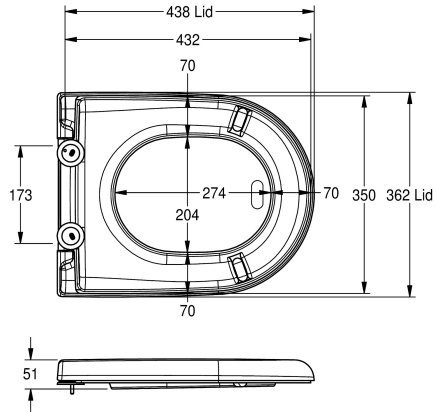

KWC CAMPUS

Toilet seat

Modell-Linie: **CAMPUS | ECMPX592-SEATWN**

Spare parts | Spare parts urinals / WC

KWC-No.

360000627

Toilet seat, Duroplast synthetic material, surface high polished, with hinge, for mounting on KWC Campus models.

Color white

Spare Parts

Hinge

360000658
ECMPX0058N