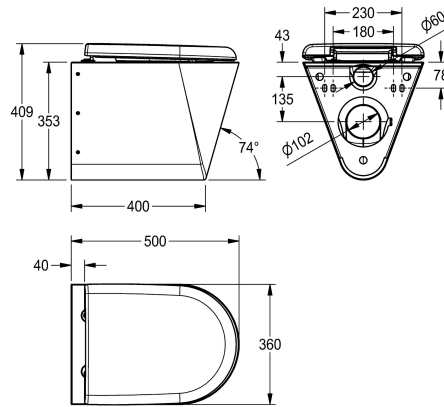

KWC CAMPUS Wall hung WC pan

Modell-Linie: **CAMPUS | CMPX592BN**
WCs and urinals | WCs

KWC-No.

2000100133
Without toilet seat

2000100134
With 2 toilet seat pads

3600000629
With black toilet seat

3600000650
With grey toilet seat

3600000651
With white toilet seat

type of toilet seat

no seat

synthetic seat pad

synthetic hinged seat with lid

synthetic hinged seat with lid

synthetic hinged seat with lid

Wall hung WC pan, stainless steel, surface satin finished, material thickness 1.5 mm, flushing certificated to EN 997, concealed flushing rim with min. 4 liter flushing capacity, with a shrouded 100 mm diameter horizontal 'P' trap outlet, pressed seat area tapered towards centre, all edges curved, fixing with mounting plate

supplied, conform to EN 33, includes security screws. 4 litre flush EN 997 approved.

With black WC-seat
Dimensions 360 x 409 x 500 mm (W x H x D)

Technical Data

inlet size	DN 55
material	stainless steel
material code	1.4301 Chrome Nickel steel V2A
material thickness	1.5 mm
minimum flushing capacity	4 Liter
outlet size	DN 100
overall depth	500 mm
overall height	409 mm
overall width	360 mm
toilet seat colour	black
surface finish	satin finished
type of mounting	wall mounting
type of toilet seat	synthetic hinged seat with lid
type of WC	wall hung

DN 55
stainless steel
1.4301 Chrome Nickel steel V2A
1.5 mm
4 Liter
DN 100
500 mm
409 mm
360 mm
black
satin finished
wall mounting
synthetic hinged seat with lid
wall hung

Spare Parts