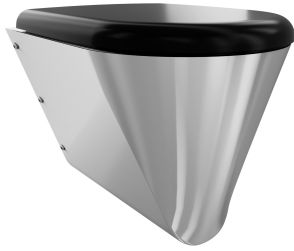

## KWC CAMPUS Wall hung WC pan

Modell-Linie: **CAMPUS | CMPX592BN**  
WCs and urinals | WCs

### type of toilet seat

no seat

synthetic seat pad

synthetic hinged seat with lid

synthetic hinged seat with lid

synthetic hinged seat with lid

Wall hung WC pan, stainless steel, surface satin finished, material thickness 1.5 mm, flushing certificated to EN 997, concealed flushing rim with min. 4 liter flushing capacity, with a shrouded 100 mm diameter horizontal 'P' trap outlet, pressed seat area tapered towards centre, all edges curved, fixing with mounting plate

DN 55
stainless steel
1.4301 Chrome Nickel steel V2A
1.5 mm
4 Liter
DN 100
500 mm
409 mm
360 mm
black
satin finished
wall mounting
synthetic hinged seat with lid
wall hung

## KWC CAMPUS Wall hung WC pan

Modell-Linie: CAMPUS | CMPX592BN  
WCs and urinals | WCs

Toilet seat

---

**360000624**  
ECMPX592-SEATGN

---

Toilet seat

---