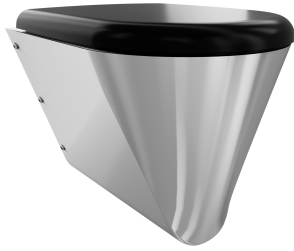

## KWC CAMPUS Wall hung WC pan

Modell-Linie: **CAMPUS | CMPX592GN**  
WCs and urinals | WCs

### type of toilet seat

no seat

synthetic seat pad

synthetic hinged seat with lid

synthetic hinged seat with lid

synthetic hinged seat with lid

Wall hung WC pan, stainless steel, surface satin finished, material thickness 1.5 mm, flushing certificated to EN 997, concealed flushing rim with min. 4 liter flushing capacity, with a shrouded 100 mm diameter horizontal 'P' trap outlet, pressed seat area tapered towards centre, all edges curved, fixing with mounting plate

DN 55
stainless steel
1.4301 Chrome Nickel steel V2A
1.5 mm
4 Liter
DN 100
500 mm
409 mm
360 mm
grey
satin finished
wall mounting
synthetic hinged seat with lid
wall hung

## KWC CAMPUS Wall hung WC pan

Modell-Linie: CAMPUS | CMPX592GN  
WCs and urinals | WCs

Toilet seat

---

**360000624**  
ECMPX592-SEATGN

---

Toilet seat

---