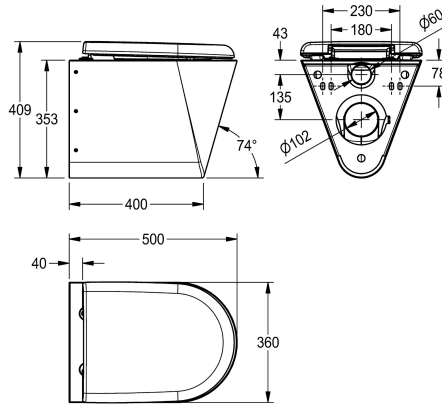

KWC CAMPUS Wall hung WC pan

Modell-Linie: **CAMPUS | CMPX592GN**
WCs and urinals | WCs

KWC-No.

2000100133
Without toilet seat

2000100134
With 2 toilet seat pads

3600000629
With black toilet seat

3600000650
With grey toilet seat

3600000651
With white toilet seat

type of toilet seat

no seat

synthetic seat pad

synthetic hinged seat with lid

synthetic hinged seat with lid

synthetic hinged seat with lid

Wall hung WC pan, stainless steel, surface satin finished, material thickness 1.5 mm, flushing certificated to EN 997, concealed flushing rim with min. 4 liter flushing capacity, with a shrouded 100 mm diameter horizontal 'P' trap outlet, pressed seat area tapered towards centre, all edges curved, fixing with mounting plate

supplied, conform to EN 33, includes security screws. 4 litre flush EN997 approved.

With grey WC-seat
Dimensions 360 x 409 x 500 mm (W x H x D)

Technical Data

inlet size
material
material code
material thickness
minimum flushing capacity
outlet size
overall depth
overall height
overall width
toilet seat colour
surface finish
type of mounting
type of toilet seat
type of WC

DN 55
stainless steel
1.4301 Chrome Nickel steel V2A
1.5 mm
4 Liter
DN 100
500 mm
409 mm
360 mm
grey
satin finished
wall mounting
synthetic hinged seat with lid
wall hung

Spare Parts