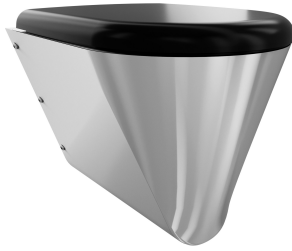

Toilet seat

3600000626
ECMPX592-SEATBN