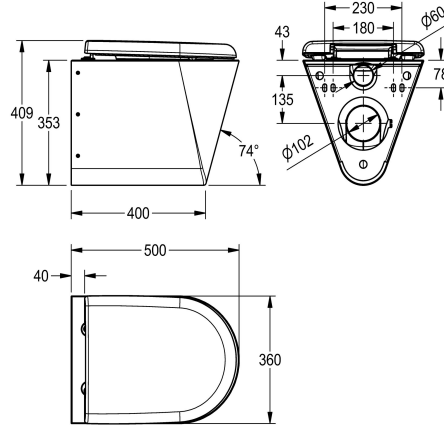

KWC CAMPUS Wall hung WC pan

Modell-Linie: **CAMPUS | CMPX592WN**
WCs and urinals | WCs

KWC-No.

2000100133
Without toilet seat

2000100134
With 2 toilet seat pads

360000629
With black toilet seat

360000650
With grey toilet seat

360000651
With white toilet seat

type of toilet seat

no seat

synthetic seat pad

synthetic hinged seat with lid

synthetic hinged seat with lid

synthetic hinged seat with lid

Wall hung WC pan, stainless steel, surface satin finished, material thickness 1.5 mm, flushing certificated to EN 997, concealed flushing rim with min. 4 liter flushing capacity, with a shrouded 100 mm diameter horizontal 'P' trap outlet, pressed seat area tapered towards centre, all edges curved, fixing with mounting plate

supplied, conform to EN 33, includes security screws. 4 litre flush EN997 approved.

With white WC-seat
Dimensions 360 x 409 x 500 mm (W x H x D)

Technical Data

inlet size	DN 55
material	stainless steel
material code	1.4301 Chrome Nickel steel V2A
material thickness	1.5 mm
minimum flushing capacity	4 Liter
outlet size	DN 100
overall depth	500 mm
overall height	409 mm
overall width	360 mm
toilet seat colour	white
surface finish	satin finished
type of mounting	wall mounting
type of toilet seat	synthetic hinged seat with lid
type of WC	wall hung

DN 55
stainless steel
1.4301 Chrome Nickel steel V2A
1.5 mm
4 Liter
DN 100
500 mm
409 mm
360 mm
white
satin finished
wall mounting
synthetic hinged seat with lid
wall hung

Spare Parts