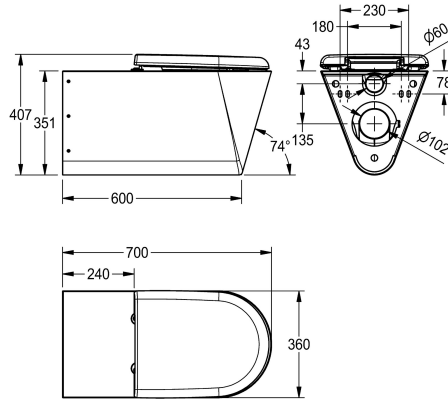

KWC CAMPUS

Wall hung WC pan, barrier-free

Modell-Linie: **CAMPUS | CMPX594BN**

WCs and urinals | WCs

KWC-No.

2000100147

Without toilet seat

2000100148

With 2 toilet seat pads

3600000652

With black toilet seat

3600000653

With grey toilet seat

3600000654

With white toilet seat

type of toilet seat

no seat

synthetic seat pad

synthetic hinged seat with lid

synthetic hinged seat with lid

synthetic hinged seat with lid

Wall hung WC pan for disabled, stainless steel, surface satin finished, material thickness 1.5 mm, flushing certificated to EN 997, concealed flushing rim with min. 4 liter flushing capacity, with a shrouded 100 mm diameter horizontal 'P' trap outlet, pressed seat area tapered towards centre, all edges curved, fixing with included

mounting plate conform to EN 33, includes safety screws.

With black WC-seat

Dimensions 360 x 407 x 700 mm (W x H x D)

Technical Data

inlet size

DN 55

material

stainless steel

material code

1.4301 Chrome Nickel steel V2A

material thickness

1.5 mm

minimum flushing capacity

4 Liter

outlet size

DN 100

overall depth

700 mm

overall height

407 mm

overall width

360 mm

toilet seat colour

black

surface finish

satin finished

type of mounting

wall mounting

type of toilet seat

synthetic hinged seat with lid

type of WC

wall hung

Spare Parts