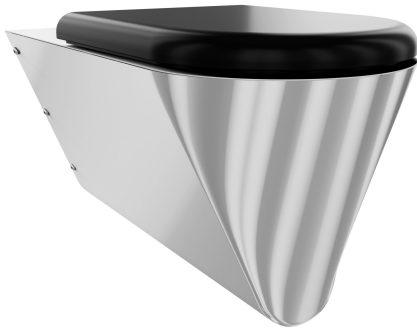

## KWC CAMPUS

Wall hung WC pan, barrier-free

Modell-Linie: **CAMPUS | CMPX594BN**

WCs and urinals | WCs

### KWC-No.

**2000100147**

Without toilet seat

**2000100148**

With 2 toilet seat pads

**3600000652**

With black toilet seat

**3600000653**

With grey toilet seat

**3600000654**

With white toilet seat

### type of toilet seat

no seat

synthetic seat pad

synthetic hinged seat with lid

synthetic hinged seat with lid

synthetic hinged seat with lid

Wall hung WC pan for disabled, stainless steel, surface satin finished, material thickness 1.5 mm, flushing certificated to EN 997, concealed flushing rim with min. 4 liter flushing capacity, with a shrouded 100 mm diameter horizontal 'P' trap outlet, pressed seat area tapered towards centre, all edges curved, fixing with included