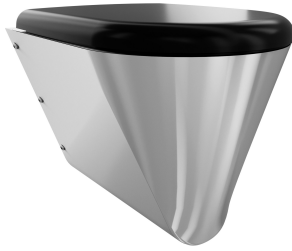

KWC CAMPUS CAMPUS Floor standing WC pan

Modell-Linie: **CAMPUS | CMPX597GN**
WCs and urinals | WCs

Toilet seat

360000624
ECMPX592-SEATGN

Toilet seat

360000626
ECMPX592-SEATBN

Toilet seat

360000627
ECMPX592-SEATWN