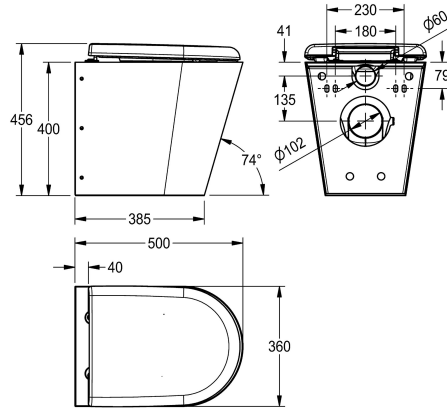

KWC CAMPUS Floor standing WC pan

Modell-Linie: **CAMPUS | CMPX597WN**
WCs and urinals | WCs

KWC-No.

2000100153

Version for installation from the front, with mounting plate and anti-theft screw fixings

2000100154

With 2 toilet seat pads

3600000655

With black toilet seat

3600000656

With grey toilet seat

3600000657

With white toilet seat

type of toilet seat

no seat

synthetic seat pad

synthetic hinged seat with lid

synthetic hinged seat with lid

synthetic hinged seat with lid

Wall hung WC pan with shroud to the floor, stainless steel, surface satin finished, material thickness 1.5 mm, flushing certificated to EN 997, concealed flushing rim with min. 4 litre flushing capacity, with shrouded 100 mm diameter horizontal 'P' trap outlet, pressed seat area tapered towards centre, all edges curved, fixing with included

mounting plate conform to EN 33, includes safety screws. 4 litre flush EN997 approved.

With white WC-seat

Dimensions 360 x 456 x 500 mm (W x H x D)

Technical Data

inlet size
material
material code
material thickness
minimum flushing capacity
outlet size
overall depth
overall height
overall width
toilet seat colour
surface finish
type of mounting
type of toilet seat
type of WC

DN 55
stainless steel
1.4301 Chrome Nickel steel V2A
1.5 mm
4 Liter
DN 100
500 mm
456 mm
360 mm
white
satin finished
wall mounting
synthetic hinged seat with lid
wall hung

Spare Parts