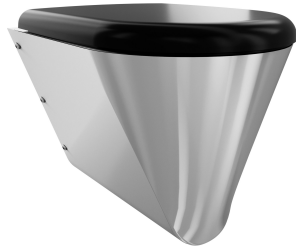

#### 3600000656

With grey toilet seat

### Spare Parts

## KWC CAMPUS Floor standing WC pan

Modell-Linie: **CAMPUS | CMPX597WN**  
WCs and urinals | WCs

**Toilet seat**

---

**360000624**  
ECMPX592-SEATGN

---

**Toilet seat**

---