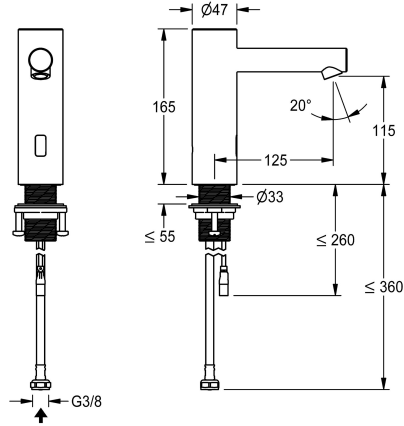

KWC F7E Electronic pillar tap

Modell-Linie: F7 | F7EV1001
Taps | Electronic taps

KWC-No.

3600001255

NEW

F7E pillar tap DN 15 for sanitary facilities, opto-electronically controlled. For connection to pre-mixed hot or cold water via hose and strainer. Control electronics, solenoid valve and sensor in stainless steel housing, brushed surface, outlet height 115 mm and projection 125 mm. Angle-adjustable and anti-theft aerator with integrated flow regulator 5.7 l/min. Activated water hygiene flushing 24 hours after last activation, safety switch-off with continuous reflection and saving of statistical data. With option for parameterization and communication via optional bidirectional

remote control or C module with the necessary app. Optionally for battery operation with battery compartment including 6 V lithium battery (CR-P2) per fitting, for installation below the washbasin, or for separate power supply via power supply unit 6.75 V/12 V DC or AQUA 3000 open system accessories.

| |
|-----------------------------|
| no |
| yes |
| 24h after the last activity |
| no |
| yes |
| electronic self-closing |
| yes |
| DN 15 |
| G 3/8 |
| Top section, non-ceramic |
| stainless steel |
| 1 bar |
| no |
| remote control |
| no |
| 6,75 / 12 V DC / A3000 open |
| from bottom |
| Other |
| no |
| yes |
| no |
| fixed |
| brushed |

KWC F7E Electronic pillar tap

Modell-Linie: F7 | F7EV1001
Taps | Electronic taps

| | |
|-------------------------------|------------------------|
| surface treatment fitting | brushed |
| temperature limit | no |
| thermal disinfection | no |
| with transformer/power supply | no |
| type of mounting | tap hole |
| type of operation | sensor operation |
| type of sensor | opto-electronic sensor |
| type of tap | pillar tap |
| water connection | hose (gland nut) |
| Accent colour | none |
| Basic colour | stainless steel-look |