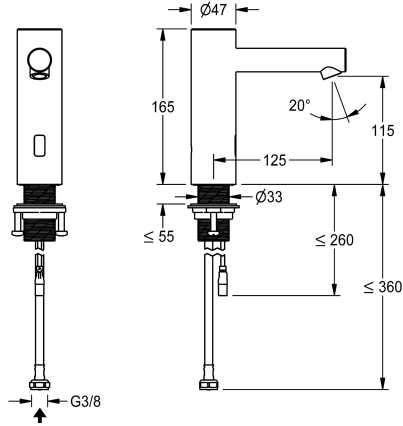

## KWC F7E Electronic pillar tap

Modell-Linie: F7 | F7EV1001  
Taps | Electronic taps

### KWC-No.

**3600001255**

F7E pillar tap DN 15 for sanitary facilities, opto-electronically controlled. For connection to pre-mixed hot or cold water via hose and strainer. Control electronics, solenoid valve and sensor in stainless steel housing, brushed surface, outlet height 115 mm and projection 125 mm. Angle-adjustable and anti-theft aerator with integrated flow regulator 5.7 l/min. Activated water hygiene flushing 24 hours after last activation, safety switch-off with continuous reflection and saving of statistical data. With option for parameterization and communication via optional bidirectional

DN 15

inlet size

G 3/8

Locking mechanism

Top section, non-ceramic

material fitting

stainless steel

minimum flow pressure