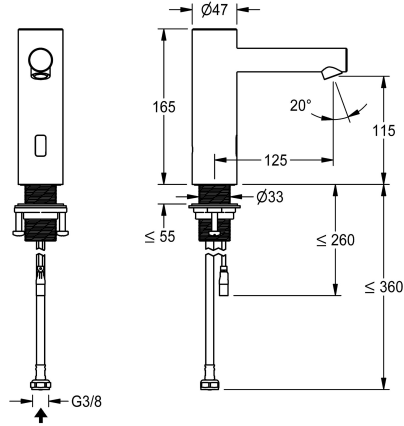

KWC F7E Electronic pillar tap

Modell-Linie: F7 | F7EV1001
Taps | Electronic taps

KWC-No.

3600001255

F7E pillar tap DN 15 for sanitary facilities, opto-electronically controlled. For connection to pre-mixed hot or cold water via hose and strainer. Control electronics, solenoid valve and sensor in stainless steel housing, brushed surface, outlet height 115 mm and projection 125 mm. Angle-adjustable and anti-theft aerator with integrated flow regulator 5.7 l/min. Activated water hygiene flushing 24 hours after last activation, safety switch-off with continuous reflection and saving of statistical data. With option for parameterization and communication via optional bidirectional

remote control or C module with the necessary app. Optionally for battery operation with battery compartment including 6 V lithium battery (CR-P2) per fitting, for installation below the washbasin, or for separate power supply via power supply unit 6.75 V/12 V DC or AQUA 3000 open system accessories.

yes

diameter nominal

DN 15

inlet size

G 3/8

Locking mechanism

Top section, non-ceramic

material fitting