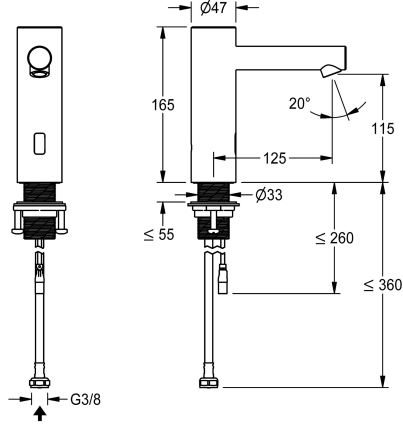

KWC F7E Electronic pillar tap

Modell-Linie: F7 | F7EV1001
Taps | Electronic taps

KWC-No.

3600001255

F7E pillar tap DN 15 for sanitary facilities, opto-electronically controlled. For connection to pre-mixed hot or cold water via hose and strainer. Control electronics, solenoid valve and sensor in stainless steel housing, brushed surface, outlet height 115 mm and projection 125 mm. Angle-adjustable and anti-theft aerator with integrated flow regulator 5.7 l/min. Activated water hygiene flushing 24 hours after last activation, safety switch-off with continuous reflection and saving of statistical data. With option for parameterization and communication via optional bidirectional

remote control or C module with the necessary app. Optionally for battery operation with battery compartment including 6 V lithium battery (CR-P2) per fitting, for installation below the washbasin, or for separate power supply via power supply unit 6.75 V/12 V DC or AQUA 3000 open system accessories.

yes

diameter nominal

DN 15

inlet size

G 3/8

Locking mechanism

Top section, non-ceramic

material fitting