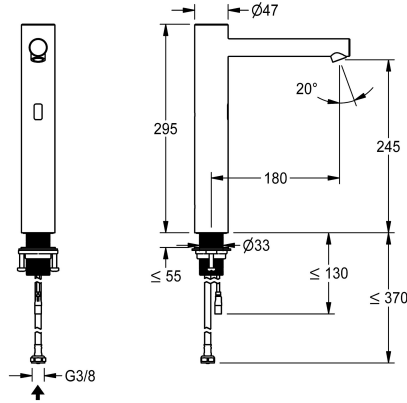

KWC F7E Electronic pillar tap

Modell-Linie: F7 | F7EV1002
Taps | Electronic taps

KWC-No.

3600001258

NEW

F7E pillar tap DN 15 for sanitary facilities, opto-electronically controlled. For connection to pre-mixed hot or cold water via hose and strainer. Control electronics, solenoid valve and sensor in stainless steel housing, brushed surface, outlet height 245 mm and projection 180 mm. Angle-adjustable and anti-theft aerator with integrated flow regulator 5.7 l/min. Activated water hygiene flushing 24 hours after last activation, safety switch-off with continuous reflection and saving of statistical data. With option for parameterization and communication via optional bidirectional

remote control or C module with the necessary app. Optionally for battery operation with battery compartment including 6 V lithium battery (CR-P2) per fitting, for installation below the washbasin, or for separate power supply via power supply unit 6.75 V/12 V DC or AQUA 3000 open system accessories.

| |
|-----------------------------|
| no |
| yes |
| 24h after the last activity |
| no |
| yes |
| electronic self-closing |
| yes |
| DN 15 |
| G 3/8 |
| Top section, non-ceramic |
| stainless steel |
| 1 bar |
| no |
| remote control |
| no |
| 6,75 / 12 V DC / A3000 open |
| from bottom |
| Other |
| no |
| yes |
| no |
| fixed |
| brushed |