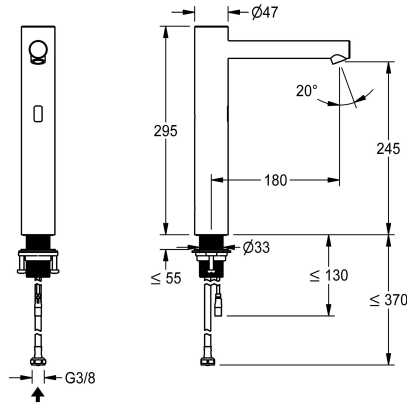

## KWC F7E Electronic pillar tap

Modell-Linie: F7 | F7EV1002  
Taps | Electronic taps

### KWC-No.

**3600001258**

F7E pillar tap DN 15 for sanitary facilities, opto-electronically controlled. For connection to pre-mixed hot or cold water via hose and strainer. Control electronics, solenoid valve and sensor in stainless steel housing, brushed surface, outlet height 245 mm and projection 180 mm. Angle-adjustable and anti-theft aerator with integrated flow regulator 5.7 l/min. Activated water hygiene flushing 24 hours after last activation, safety switch-off with continuous reflection and saving of statistical data. With option for parameterization and communication via optional bidirectional

DN 15

inlet size

G 3/8

Locking mechanism

Top section, non-ceramic

material fitting

stainless steel

minimum flow pressure