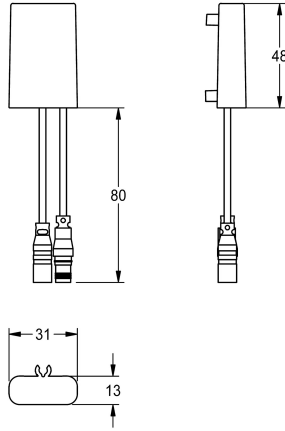

KWC C module

Modell-Linie: PROF-WIRELESS | ACEX9020
Water management systems | Complementary parts water management

KWC-No.

360001331
C module

C module for compatible KWC electronic fittings for radio-controlled parameterization, read-out of statistical data, realisation of

predefined calendar functions as well as grouping of fittings to perform predefined control functions via necessary app.

Technical Data

quantity

1

quantity uom

piece