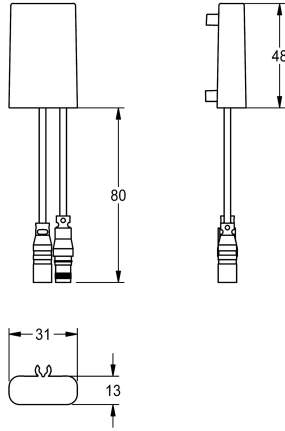

## KWC C module

Modell-Linie: PROF-WIRELESS | ACEX9020  
Water management systems | Complementary parts water management

### KWC-No.

**360001331**  
C module

C module for compatible KWC electronic fittings for radio-controlled parameterization, read-out of statistical data, realisation of

predefined calendar functions as well as grouping of fittings to perform predefined control functions via necessary app.

### Technical Data

quantity

1

quantity uom

piece