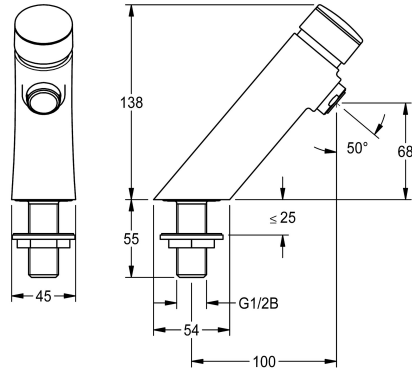

KWC F3S self-closing pillar tap

Modell-Linie: F3S | F3SV1101
Taps | Self closing taps

KWC-No.

3600001423

2030049135

with anti-blocking system 2 (ABS2) for safety switch-off when actuated continuously

protective shutdown

no

yes

F3S Self-closing pillar tap DN 15 for sanitary facilities. Self-closing cartridge, hydraulically controlled, piston-free design, self-closing, stepless adjustment of flow duration. For connection to pre-mixed

diameter nominal

DN 15

inlet size

G 1/2 B

Locking mechanism

Top section, non-ceramic

material fitting

brass-look

Spout

fixed

spout projection

100 mm

surface finish fitting

chromed

surface treatment fitting

polished