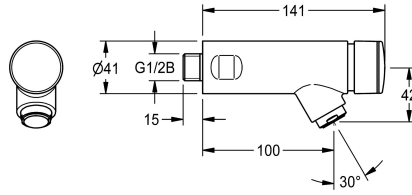

KWC F3S Self-closing bib tap

Modell-Linie: F3S | F3SV1102
Taps | Self closing taps

KWC-No.

3600001424

2030049137

with anti-blocking system 2 (ABS2) for safety switch-off when actuated continuously

protective shutdown

no

yes

F3S self-closing bib tap DN 15 for wall mounting for sanitary facilities. Self-closing cartridge, hydraulically controlled, piston-free design, self-closing, stepless adjustment of flow duration. For

connection to pre-mixed hot water or cold water. Casing, high-polished chromium-plated brass. Aerator with an integrated flow regulator 3.0 l/min.

Technical Data

with backflow preventer

no

calculation flow rate cold wat

no

Spout

fixed

spout projection

100 mm

surface finish fitting

chromed

surface treatment fitting