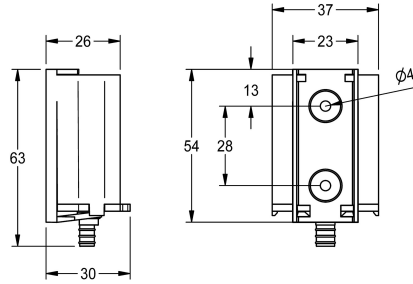

KWC

Battery compartment

Modell-Linie: ELECTRIC-CONTROLS | ACEX9023

Taps | Complementary parts taps

KWC-No.

360002063

Battery compartment including 6 V battery

NEW

Spare Parts

Lithium battery 6 V

2000104846

EPRTR0008