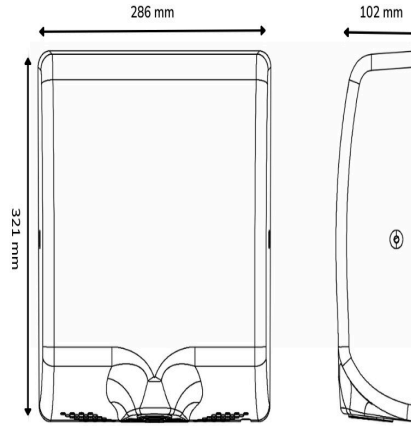

KWC MISTRAL 30
Hand dryer

Modell-Linie: MISTRAL | AEB1030 | 3600003641 | EAN/GTIN: 7612987155258
Hand and hair dryers | Hand dryers

Article Number

3600003641
brushed satin finish

3600004456
Matt black finish

3600004459
White finish

Accent colour

stainless steel

matte black

glossy white

Touch free electronic warm air hand dryer for wall mounting, stainless steel, surface satin finished, infra-red sensor activity for non-touch operation, sensor range adjustable from 5 to 15 cm, automatic power shut-off after 60 seconds, drying time 10 to 12 seconds, includes a HEPA filter with 99% efficiency in filtering

particle sizes of 0.2µm as tested in accordance to EN ISO 29463-5:2018, cable and plug not included.

Dimensions 286 x 321 x 102 mm (W x H x D)

Technical Data

air velocity

not adjustable

blower output

54 Cubic Meter/Hour

overall height

321 mm

overall width

286 mm

protective system IP

Gram/Cubic Centimeter

sound level

74 Decibels (A Weighting)