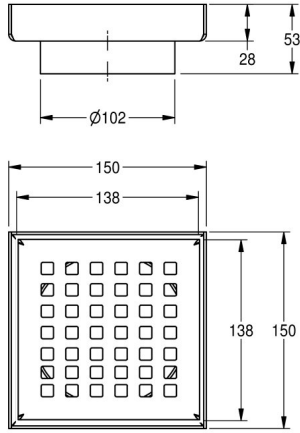

**KWC**  
Square Drain

Modell-Linie: ACCESSOIRES | SD1504G | 3600003671 | EAN/GTIN: 0  
Drain and Shower channel | Drain and Shower channel

**Article Number**

**2030071133**  
Dimensions 130 x 53 x 130 mm (W x H x D)

**3600003671**  
Dimensions 150 x 53 x 150 mm (W x H x D)

**overall depth**

130 mm

150 mm

Square drain 150mmSQ with grated cover, stainless steel 304L (EN1.4307), surfaced satin finished, material thickness of 2.0mm, with 102mmØ (4") outlet.

Dimensions 150 x 53 x 150 mm (W x H x D)

**Technical Data**

|                    |                                |
|--------------------|--------------------------------|
| material thickness | 2 mm                           |
| material           | stainless steel                |
| material code      | 1.4301 Chrome Nickel steel V2A |
| overall depth      | 150 mm                         |
| overall height     | 128 mm                         |
| overall width      | 150 mm                         |
| surface finish     | satin finished                 |
| drain outlet       | 4"                             |
| type of drain      | grated cover                   |
| odor eliminator    | no                             |