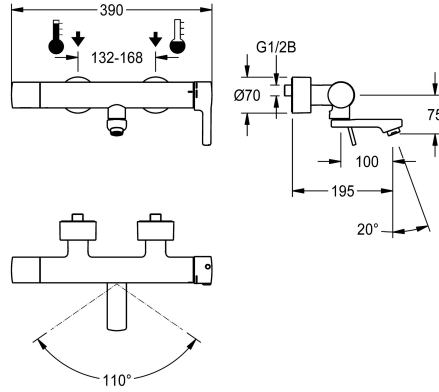

## KWC F5L-Therm

Thermostatic single-lever wall-mounted mixer with pre-fitted hygiene unit

Modell-Linie: F5L | F5LT1113

Taps | Manual taps

### KWC-No.

**360003807**

Projection 195 mm

**360003809**

Projection 135 mm

**360003852**

Projection 255 mm

### spout projection

100 mm

40 mm

160 mm

NEW

F5L-Therm thermostatic single-lever mixer DN 15 as wall-mounted mixer for wall mounting with lockable swivelling spout, for sanitary facilities. Thermostatically controlled mixer cartridge with expansion element and active scald protection as well as adjustable and turn-proof temperature stop and ceramic disc technology. Pre-fitted hygiene unit with C-module including control electronics, 6 V lithium battery (CR-P2) and solenoid valve cartridge for automatic hygiene flushing and saving of statistical data. For connection to hot and cold water. Scald-protected, safe-touch housing, all-metal construction, polished chromium-plated brass. Volume-reduced, smooth water lines made of brass without nickel coating, decoupled

### Technical Data

depressurised

adjustable flow time

functional principle

diameter nominal

inlet size

Locking mechanism

material fitting