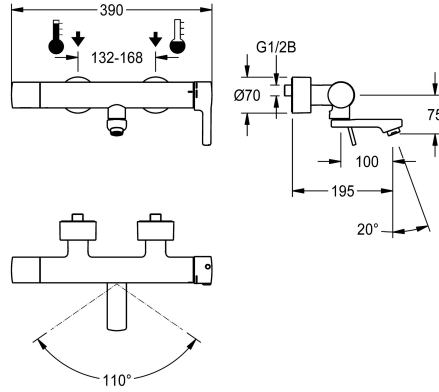

KWC F5L-Therm

Thermostatic single-lever wall-mounted mixer with pre-fitted hygiene unit

Modell-Linie: F5L | F5LT1113

Taps | Manual taps

KWC-No.

3600003807

Projection 195 mm

3600003809

Projection 135 mm

3600003852

Projection 255 mm

spout projection

100 mm

40 mm

160 mm

NEW

from the tap housing. With thermal insulation components to reduce heat transfer from the tap housing to the cold-water line. Laminar jet controller with integrated flow rate controller 6.0 l/min. With adjustable and lockable connections with backflow preventers and strainers, fully covered by depth-adjustable screw rosettes. 195 mm projection. Activated hygiene flushing, fixed interval of 24 hours. With option for radio-controlled parameterisation, read-out of statistical data, realisation of predefined calendar functions as well as grouping of taps to perform predefined control functions via the necessary app.

Technical Data

depressurised

adjustable flow time

functional principle

diameter nominal

inlet size

Locking mechanism

material fitting