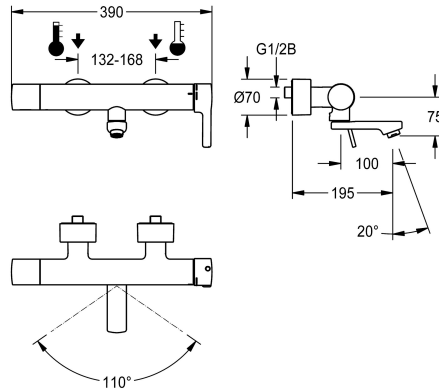

### KWC-No.

**3600003807**

Projection 195 mm

**3600003809**

Projection 135 mm

**3600003852**

Projection 255 mm

### Sprut kastare

100 mm

40 mm

160 mm

NEW

F5L-Therm thermostatic single-lever mixer DN 15 as wall-mounted mixer for wall mounting with lockable swivelling spout, for sanitary facilities. Thermostatically controlled mixer cartridge with expansion element and active scald protection as well as adjustable and turn-proof temperature stop and ceramic disc technology. Pre-fitted hygiene unit with C-module including control electronics, 6 V lithium battery (CR-P2) and solenoid valve cartridge for automatic hygiene flushing and saving of statistical data. For connection to hot and cold water. Scald-protected, safe-touch housing, all-metal construction, polished chromium-plated brass. Volume-reduced, smooth water lines made of brass without nickel coating, decoupled

from the tap housing. With thermal insulation components to reduce heat transfer from the tap housing to the cold-water line. Laminar jet controller with integrated flow rate controller 6.0 l/min. With adjustable and lockable connections with backflow preventers and strainers, fully covered by depth-adjustable screw rosettes. 195 mm projection. Activated hygiene flushing, fixed interval of 24 hours. With option for radio-controlled parameterisation, read-out of statistical data, realisation of predefined calendar functions as well as grouping of taps to perform predefined control functions via the necessary app.

### Technical Data

Nedtryckt

Justerbar flödestid

Funktionell princip

Nominell diameter

Inbyggnadsmått

Låsmekanism

Material delar