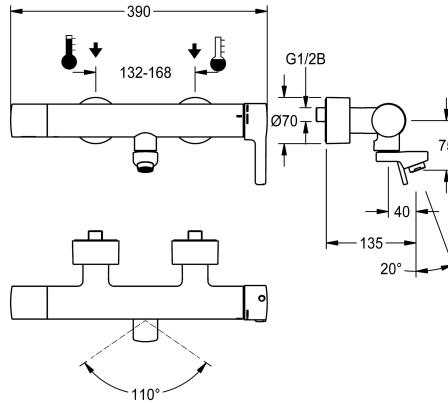

KWC F5L-Therm

Thermostatic single-lever wall-mounted mixer with pre-fitted hygiene unit

Modell-Linie: F5L | F5LT1112
Taps | Manual taps

KWC-No.

360003807
Projection 195 mm

360003809
Projection 135 mm

360003852
Projection 255 mm

spout projection

100 mm

40 mm

160 mm

NEW

F5L-Therm thermostatic single-lever mixer DN 15 as wall-mounted mixer for wall mounting with lockable swivelling spout, for sanitary facilities. Thermostatically controlled mixer cartridge with expansion element and active scald protection as well as adjustable and turn-proof temperature stop and ceramic disc technology. Pre-fitted hygiene unit with C-module including control electronics, 6 V lithium battery (CR-P2) and solenoid valve cartridge for automatic hygiene flushing and saving of statistical data. For connection to hot and cold water. Scald-protected, safe-touch housing, all-metal construction, polished chromium-plated brass. Volume-reduced, smooth water lines made of brass without nickel coating, decoupled

from the tap housing. With thermal insulation components to reduce heat transfer from the tap housing to the cold-water line. Laminar jet controller with integrated flow rate controller 6.0 l/min. With adjustable and lockable connections with backflow preventers and strainers, fully covered by depth-adjustable screw rosettes. Reach 135 mm. Activated hygiene flushing, fixed interval of 24 hours. With option for radio-controlled parameterisation, read-out of statistical data, realisation of predefined calendar functions as well as grouping of taps to perform predefined control functions via the necessary app.

Technical Data

depressurised

adjustable flow time

functional principle

diameter nominal

inlet size

Locking mechanism

material fitting