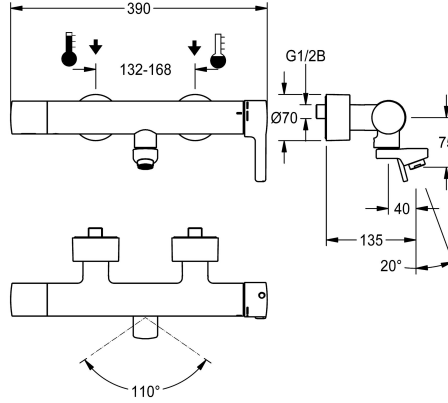

KWC F5L-Therm

Thermostatic single-lever wall-mounted mixer with pre-fitted hygiene unit

Modell-Linie: F5L | F5LT1112

Taps | Manual taps

KWC-No.

360003807

Projection 195 mm

360003809

Projection 135 mm

360003852

Projection 255 mm

spout projection

100 mm

40 mm

160 mm

NEW

from the tap housing. With thermal insulation components to reduce heat transfer from the tap housing to the cold-water line. Laminar jet controller with integrated flow rate controller 6.0 l/min. With adjustable and lockable connections with backflow preventers and strainers, fully covered by depth-adjustable screw rosettes. Reach 135 mm. Activated hygiene flushing, fixed interval of 24 hours. With option for radio-controlled parameterisation, read-out of statistical data, realisation of predefined calendar functions as well as grouping of taps to perform predefined control functions via the necessary app.

Technical Data

depressurised

adjustable flow time

functional principle

diameter nominal

inlet size

Locking mechanism

material fitting