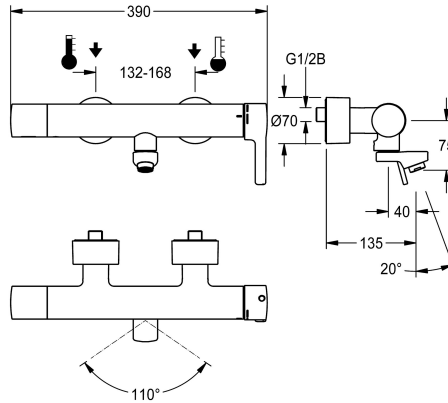

KWC F5L-Therm

Thermostatic single-lever wall-mounted mixer with pre-fitted hygiene unit

Modell-Linie: F5L | F5LT1112
Taps | Manual taps

KWC-No.

360003807

Projection 195 mm

360003809

Projection 135 mm

360003852

Projection 255 mm

spout projection

100 mm

40 mm

160 mm

NEW

F5L-Therm thermostatic single-lever mixer DN 15 as wall-mounted mixer for wall mounting with lockable swivelling spout, for sanitary facilities. Thermostatically controlled mixer cartridge with expansion element and active scald protection as well as adjustable and turn-proof temperature stop and ceramic disc technology. Pre-fitted hygiene unit with C-module including control electronics, 6 V lithium battery (CR-P2) and solenoid valve cartridge for automatic hygiene flushing and saving of statistical data. For connection to hot and cold water. Scald-protected, safe-touch housing, all-metal construction, polished chromium-plated brass. Volume-reduced, smooth water lines made of brass without nickel coating, decoupled

from the tap housing. With thermal insulation components to reduce heat transfer from the tap housing to the cold-water line. Laminar jet controller with integrated flow rate controller 6.0 l/min. With adjustable and lockable connections with backflow preventers and strainers, fully covered by depth-adjustable screw rosettes. Reach 135 mm. Activated hygiene flushing, fixed interval of 24 hours. With option for radio-controlled parameterisation, read-out of statistical data, realisation of predefined calendar functions as well as grouping of taps to perform predefined control functions via the necessary app.

Technical Data

depressurised

adjustable flow time

functional principle

diameter nominal

inlet size

Locking mechanism

material fitting