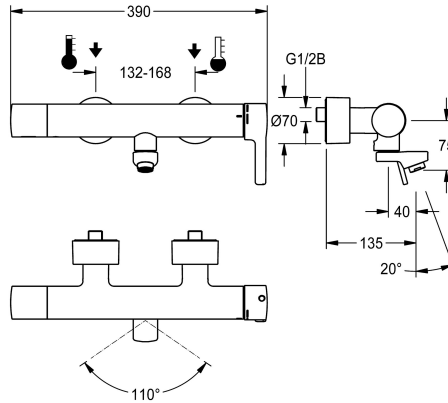

KWC F5L-Therm

Thermostatic single-lever wall-mounted mixer with pre-fitted hygiene unit

Modell-Linie: F5L | F5LT1112
Taps | Manual taps

KWC-No.

360003807

Projection 195 mm

360003809

Projection 135 mm

360003852

Projection 255 mm

spout projection

100 mm

40 mm

160 mm

NEW

F5L-Therm thermostatic single-lever mixer DN 15 as wall-mounted mixer for wall mounting with lockable swivelling spout, for sanitary facilities. Thermostatically controlled mixer cartridge with expansion element and active scald protection as well as adjustable and turn-proof temperature stop and ceramic disc technology. Pre-fitted hygiene unit with C-module including control electronics, 6 V lithium battery (CR-P2) and solenoid valve cartridge for automatic hygiene flushing and saving of statistical data. For connection to hot and cold water. Scald-protected, safe-touch housing, all-metal construction, polished chromium-plated brass. Volume-reduced, smooth water lines made of brass without nickel coating, decoupled

from the tap housing. With thermal insulation components to reduce heat transfer from the tap housing to the cold-water line. Laminar jet controller with integrated flow rate controller 6.0 l/min. With adjustable and lockable connections with backflow preventers and strainers, fully covered by depth-adjustable screw rosettes. Reach 135 mm. Activated hygiene flushing, fixed interval of 24 hours. With option for radio-controlled parameterisation, read-out of statistical data, realisation of predefined calendar functions as well as grouping of taps to perform predefined control functions via the necessary app.

Technical Data

depressurised
adjustable flow time
functional principle
diameter nominal
inlet size
Locking mechanism
material fitting
type of mixing
Pop-up waste set
protective shutdown
sound insulation
Spout
spout projection
surface finish casing
surface finish fitting
surface treatment fitting
temperature limit
with transformer/power supply
type of mounting