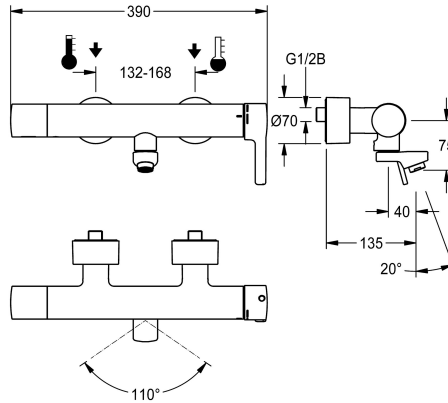

## KWC F5L-Therm

Thermostatic single-lever wall-mounted mixer with pre-fitted hygiene unit

Modell-Linie: F5L | F5LT1112  
Kranar | Manuella kranar

### KWC-No.

**360003807**

Projection 195 mm

**360003809**

Projection 135 mm

**360003852**

Projection 255 mm

### Sprut kastare

100 mm

40 mm

160 mm

NEW

F5L-Therm thermostatic single-lever mixer DN 15 as wall-mounted mixer for wall mounting with lockable swivelling spout, for sanitary facilities. Thermostatically controlled mixer cartridge with expansion element and active scald protection as well as adjustable and turn-proof temperature stop and ceramic disc technology. Pre-fitted hygiene unit with C-module including control electronics, 6 V lithium battery (CR-P2) and solenoid valve cartridge for automatic hygiene flushing and saving of statistical data. For connection to hot and cold water. Scald-protected, safe-touch housing, all-metal construction, polished chromium-plated brass. Volume-reduced, smooth water lines made of brass without nickel coating, decoupled

from the tap housing. With thermal insulation components to reduce heat transfer from the tap housing to the cold-water line. Laminar jet controller with integrated flow rate controller 6.0 l/min. With adjustable and lockable connections with backflow preventers and strainers, fully covered by depth-adjustable screw rosettes. Reach 135 mm. Activated hygiene flushing, fixed interval of 24 hours. With option for radio-controlled parameterisation, read-out of statistical data, realisation of predefined calendar functions as well as grouping of taps to perform predefined control functions via the necessary app.