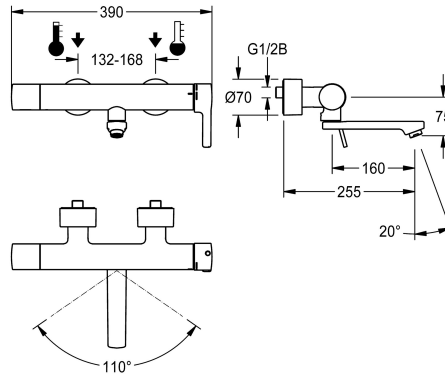

KWC F5L-Therm

Thermostatic single-lever wall-mounted mixer with pre-fitted hygiene unit

Modell-Linie: F5L | F5LT1114
Taps | Manual taps

KWC-No.

3600003807

Projection 195 mm

3600003809

Projection 135 mm

3600003852

Projection 255 mm

spout projection

100 mm

40 mm

160 mm

NEW

F5L-Therm thermostatic single-lever mixer DN 15 as wall-mounted mixer for wall mounting with lockable swivelling spout, for sanitary facilities. Thermostatically controlled mixer cartridge with expansion element and active scald protection as well as adjustable and turn-proof temperature stop and ceramic disc technology. Pre-fitted hygiene unit with C-module including control electronics, 6 V lithium battery (CR-P2) and solenoid valve cartridge for automatic hygiene flushing and saving of statistical data. For connection to hot and cold water. Scald-protected, safe-touch housing, all-metal construction, polished chromium-plated brass. Volume-reduced, smooth water lines made of brass without nickel coating, decoupled

Technical Data

depressurised

adjustable flow time

functional principle

diameter nominal

inlet size

Locking mechanism

material fitting

G 1/2 B

Top section, ceramic

brass-look

with thermostat

275 mm

340 mm

no

no