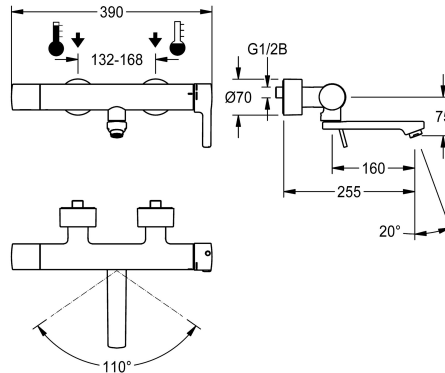

KWC F5L-Therm

Thermostatic single-lever wall-mounted mixer with pre-fitted hygiene unit

Modell-Linie: F5L | F5LT1114
Taps | Manual taps

KWC-No.

3600003807

Projection 195 mm

3600003809

Projection 135 mm

3600003852

Projection 255 mm

spout projection

100 mm

40 mm

160 mm

NEW

F5L-Therm thermostatic single-lever mixer DN 15 as wall-mounted mixer for wall mounting with lockable swivelling spout, for sanitary facilities. Thermostatically controlled mixer cartridge with expansion element and active scald protection as well as adjustable and turn-proof temperature stop and ceramic disc technology. Pre-fitted hygiene unit with C-module including control electronics, 6 V lithium battery (CR-P2) and solenoid valve cartridge for automatic hygiene flushing and saving of statistical data. For connection to hot and cold water. Scald-protected, safe-touch housing, all-metal construction, polished chromium-plated brass. Volume-reduced, smooth water lines made of brass without nickel coating, decoupled

Technical Data

depressurised

adjustable flow time

functional principle

diameter nominal

inlet size

Locking mechanism

material fitting

G 1/2 B

Top section, ceramic

brass

with thermostat

275 mm

340 mm

no

no