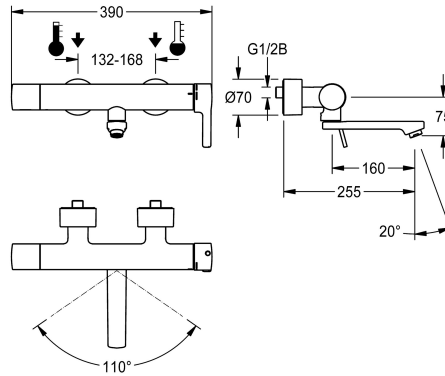

KWC F5L-Therm

Thermostatic single-lever wall-mounted mixer with pre-fitted hygiene unit

Modell-Linie: F5L | F5LT1114
Taps | Manual taps

KWC-No.

3600003807

Projection 195 mm

3600003809

Projection 135 mm

3600003852

Projection 255 mm

spout projection

100 mm

40 mm

160 mm

NEW

F5L-Therm thermostatic single-lever mixer DN 15 as wall-mounted mixer for wall mounting with lockable swivelling spout, for sanitary facilities. Thermostatically controlled mixer cartridge with expansion element and active scald protection as well as adjustable and turn-proof temperature stop and ceramic disc technology. Pre-fitted hygiene unit with C-module including control electronics, 6 V lithium battery (CR-P2) and solenoid valve cartridge for automatic hygiene flushing and saving of statistical data. For connection to hot and cold water. Scald-protected, safe-touch housing, all-metal construction, polished chromium-plated brass. Volume-reduced, smooth water lines made of brass without nickel coating, decoupled

Technical Data

depressurised

adjustable flow time

functional principle

diameter nominal

inlet size

Locking mechanism

material fitting

G 1/2 B

Top section, ceramic

brass

with thermostat

275 mm

340 mm

no

no