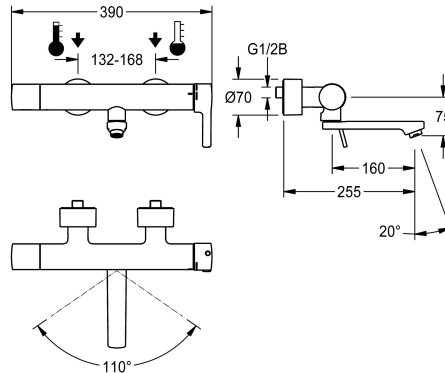

KWC F5L-Therm

Thermostatic single-lever wall-mounted mixer with pre-fitted hygiene unit

Modell-Linie: F5L | F5LT1114
Kranar | Manuella kranar

KWC-No.

3600003807

Projection 195 mm

3600003809

Projection 135 mm

3600003852

Projection 255 mm

Sprut kastare

100 mm

40 mm

160 mm

NEW

F5L-Therm thermostatic single-lever mixer DN 15 as wall-mounted mixer for wall mounting with lockable swivelling spout, for sanitary facilities. Thermostatically controlled mixer cartridge with expansion element and active scald protection as well as adjustable and turn-proof temperature stop and ceramic disc technology. Pre-fitted hygiene unit with C-module including control electronics, 6 V lithium battery (CR-P2) and solenoid valve cartridge for automatic hygiene flushing and saving of statistical data. For connection to hot and cold water. Scald-protected, safe-touch housing, all-metal construction, polished chromium-plated brass. Volume-reduced, smooth water lines made of brass without nickel coating, decoupled

from the tap housing. With thermal insulation components to reduce heat transfer from the tap housing to the cold-water line. Laminar jet controller with integrated flow rate controller 6.0 l/min. With adjustable and lockable connections with backflow preventers and strainers, fully covered by depth-adjustable screw rosettes. 255 mm projection. Activated hygiene flushing, fixed interval of 24 hours. With option for radio-controlled parameterisation, read-out of statistical data, realisation of predefined calendar functions as well as grouping of taps to perform predefined control functions via the necessary app.

Technical Data

Nedtryckt
Justerbar flödestid
Funktionell princip
Nominell diameter
Inbyggnadsmått
Låsmekanism
Material delar
Typ av blandning
Övergripande djup
Total bredd
ATT-WS-POPUPWASTESET
Säkerhetsavstängning
Ljud isolering
ATT-WS-SPOUT
Sprut kastare
Ytfinish hölje
yt finish
Passande ytfinish
Temperaturstopp