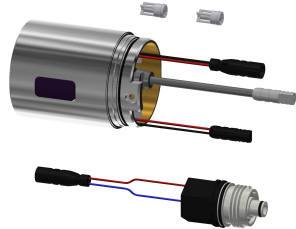

Projection 255 mm

spout projection

215 mm

155 mm

275 mm

NEW

F5L-Therm thermostatic single-lever mixer DN 15 as wall-mounted mixer for wall mounting with lockable swivelling spout, for sanitary facilities. Thermostatically controlled mixer cartridge with expansion element and active scald protection as well as adjustable and turn-proof temperature stop and ceramic disc technology. With mechanism for optional water hygiene unit with C-module for automatic hygiene flushing and readout of statistical data. For connection to hot and cold water. Scald-protected, safe-touch

housing, all-metal construction, polished chromium-plated brass. Volume-reduced, smooth water lines made of brass without nickel coating, decoupled from the tap housing. With thermal insulation components to reduce heat transfer from the tap housing to the cold-water line. Laminar jet controller with integrated flow rate controller 6.0 l/min. With adjustable and lockable connections with backflow preventers and strainers, fully covered by depth-adjustable screw rosettes. Projection 135 mm.

S-connections

COMPATIBLE

KWC F5L-Therm Thermostatic single-lever wall-mounted mixer

Modell-Linie: F5L | F5LT1104
Taps | Manual taps

Accent colour	none
Basic colour	chrome-look (glossy)

Optional Accessories

Theft-proof housing for aerator

2000104778
ZTAPS0005

Hygiene unit for compatible KWC thermostatic single-lever wall- mounted mixers

360003861
ACLT9001