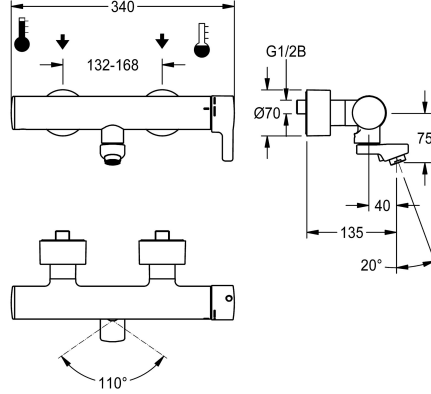

KWC F5L-Therm Thermostatic single-lever wall-mounted mixer

Modell-Linie: F5L | F5LT1104
Taps | Manual taps

KWC-No.

3600003854

Projection 195 mm

3600003855

Projection 135 mm

3600003856

Projection 255 mm

spout projection

215 mm

155 mm

275 mm

NEW

F5L-Therm thermostatic single-lever mixer DN 15 as wall-mounted mixer for wall mounting with lockable swivelling spout, for sanitary facilities. Thermostatically controlled mixer cartridge with expansion element and active scald protection as well as adjustable and turn-proof temperature stop and ceramic disc technology. With mechanism for optional water hygiene unit with C-module for automatic hygiene flushing and readout of statistical data. For connection to hot and cold water. Scald-protected, safe-touch

housing, all-metal construction, polished chromium-plated brass. Volume-reduced, smooth water lines made of brass without nickel coating, decoupled from the tap housing. With thermal insulation components to reduce heat transfer from the tap housing to the cold-water line. Laminar jet controller with integrated flow rate controller 6.0 l/min. With adjustable and lockable connections with backflow preventers and strainers, fully covered by depth-adjustable screw rosettes. Projection 135 mm.

Technical Data

depressurised

functional principle

diameter nominal

inlet size

Locking mechanism

material fitting

type of mixing