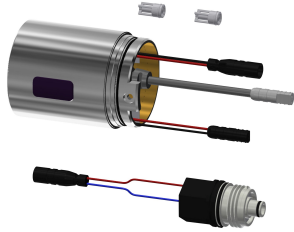

Hygiene unit for compatible KWC thermostatic single-lever wall- mounted mixers

360003861
ACT9001