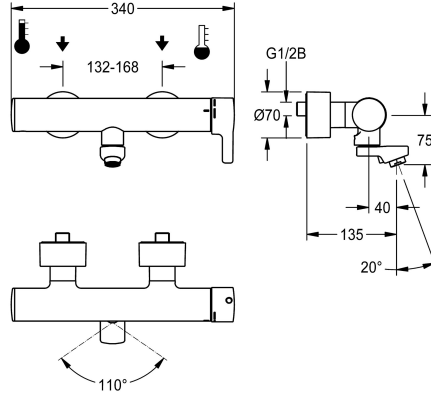

### KWC-No.

**3600003854**  
Projection 195 mm

**3600003855**  
Projection 135 mm

**3600003856**  
Projection 255 mm

### spout projection

215 mm

155 mm

275 mm

NEW

F5L-Therm thermostatic single-lever mixer DN 15 as wall-mounted mixer for wall mounting with lockable swivelling spout, for sanitary facilities. Thermostatically controlled mixer cartridge with expansion element and active scald protection as well as adjustable and turn-proof temperature stop and ceramic disc technology. With mechanism for optional water hygiene unit with C-module for automatic hygiene flushing and readout of statistical data. For connection to hot and cold water. Scald-protected, safe-touch

housing, all-metal construction, polished chromium-plated brass. Volume-reduced, smooth water lines made of brass without nickel coating, decoupled from the tap housing. With thermal insulation components to reduce heat transfer from the tap housing to the cold-water line. Laminar jet controller with integrated flow rate controller 6.0 l/min. With adjustable and lockable connections with backflow preventers and strainers, fully covered by depth-adjustable screw rosettes. Projection 135 mm.

### Technical Data

depressurised

functional principle

diameter nominal

inlet size

Locking mechanism

material fitting

type of mixing