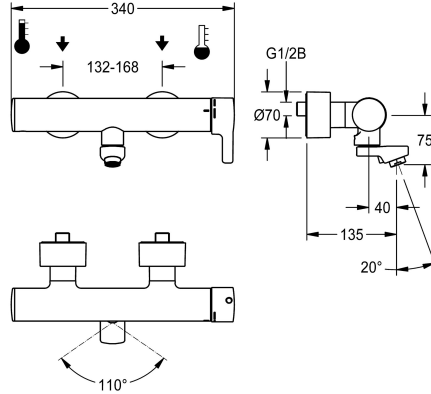

KWC F5L-Therm Thermostatic single-lever wall-mounted mixer

Modell-Linie: F5L | F5LT1104
Taps | Manual taps

KWC-No.

3600003854
Projection 195 mm

3600003855
Projection 135 mm

3600003856
Projection 255 mm

spout projection

215 mm

155 mm

275 mm

NEW

F5L-Therm thermostatic single-lever mixer DN 15 as wall-mounted mixer for wall mounting with lockable swivelling spout, for sanitary facilities. Thermostatically controlled mixer cartridge with expansion element and active scald protection as well as adjustable and turn-proof temperature stop and ceramic disc technology. With mechanism for optional water hygiene unit with C-module for automatic hygiene flushing and readout of statistical data. For connection to hot and cold water. Scald-protected, safe-touch

housing, all-metal construction, polished chromium-plated brass. Volume-reduced, smooth water lines made of brass without nickel coating, decoupled from the tap housing. With thermal insulation components to reduce heat transfer from the tap housing to the cold-water line. Laminar jet controller with integrated flow rate controller 6.0 l/min. With adjustable and lockable connections with backflow preventers and strainers, fully covered by depth-adjustable screw rosettes. Projection 135 mm.

Technical Data

| |
|---------------------------|
| depressurised |
| functional principle |
| diameter nominal |
| inlet size |
| Locking mechanism |
| material fitting |
| type of mixing |
| Pop-up waste set |
| protective shutdown |
| sound insulation |
| Spout |
| spout projection |
| surface finish casing |
| surface finish fitting |
| surface treatment fitting |
| temperature limit |
| type of mounting |
| type of operation |
| type of tap |
| water connection |