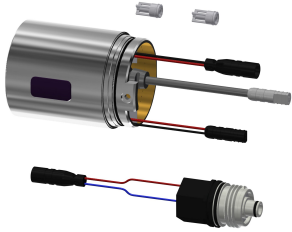

KWC F5L-Therm

Thermostatic single-lever wall-mounted mixer

Modell-Linie: F5L | F5LT1104

Taps | Manual taps

Accent colour

none

Basic colour

chrome-look (glossy)

Optional Accessories

**Hygiene unit for compatible KWC
thermostatic single-lever wall-
mounted mixers**

360003861

ACLT9001