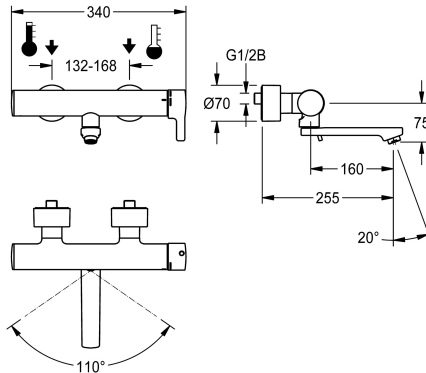

## KWC F5L-Therm

Thermostatic single-lever wall-mounted mixer

Modell-Linie: F5L | F5LT1106

Umyvadlové armatury | Hydraulické armatury

### KWC-No.

**360003854**

Projection 195 mm

**360003855**

Projection 135 mm

**360003856**

Projection 255 mm

### Vzdálenost perlátoru

215 mm

155 mm

275 mm

NEW

F5L-Therm thermostatic single-lever mixer DN 15 as wall-mounted mixer for wall mounting with lockable swivelling spout, for sanitary facilities. Thermostatically controlled mixer cartridge with expansion element and active scald protection as well as adjustable and turn-proof temperature stop and ceramic disc technology. With mechanism for optional water hygiene unit with C-module for automatic hygiene flushing and readout of statistical data. For connection to hot and cold water. Scald-protected, safe-touch

housing, all-metal construction, polished chromium-plated brass. Volume-reduced, smooth water lines made of brass without nickel coating, decoupled from the tap housing. With thermal insulation components to reduce heat transfer from the tap housing to the cold-water line. Laminar jet controller with integrated flow rate controller 6.0 l/min. With adjustable and lockable connections with backflow preventers and strainers, fully covered by depth-adjustable screw rosettes. Projection 255 mm.