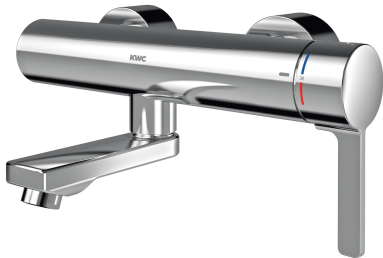

## KWC F5L-Therm

Thermostatic single-lever wall-mounted mixer

Modell-Linie: F5L | F5LT1106

Umyvadlové armatury | Hydraulické armatury

### Vzdálenost perlátoru

215 mm

155 mm

275 mm

NEW

F5L-Therm thermostatic single-lever mixer DN 15 as wall-mounted mixer for wall mounting with lockable swivelling spout, for sanitary facilities. Thermostatically controlled mixer cartridge with expansion element and active scald protection as well as adjustable and turn-proof temperature stop and ceramic disc technology. With mechanism for optional water hygiene unit with C-module for automatic hygiene flushing and readout of statistical data. For connection to hot and cold water. Scald-protected, safe-touch

housing, all-metal construction, polished chromium-plated brass. Volume-reduced, smooth water lines made of brass without nickel coating, decoupled from the tap housing. With thermal insulation components to reduce heat transfer from the tap housing to the cold-water line. Laminar jet controller with integrated flow rate controller 6.0 l/min. With adjustable and lockable connections with backflow preventers and strainers, fully covered by depth-adjustable screw rosettes. Projection 255 mm.

## KWC F5L-Therm

Thermostatic single-lever wall-mounted mixer

Modell-Linie: F5L | F5LT1106

Umyvadlové armatury | Hydraulické armatury

Barevné varianty

Základní barva

bez

Chromový vzhled (lesklý)