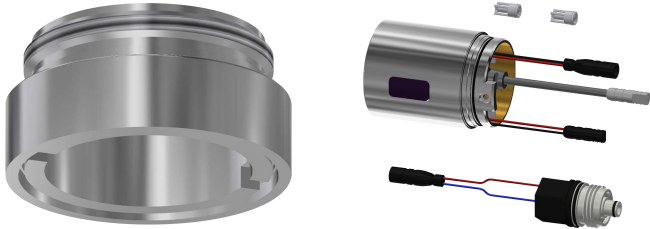

KWC F5L-Therm

Thermostatic single-lever wall-mounted mixer

Modell-Linie: F5L | F5LT1106

Umyvadlové armatury | Hydraulické armatury

Barevné varianty

Základní barva

bez

Chromový vzhled (lesklý)

Volitelné příslušenství

Těleso perlátoru

2000104778
ZTAPS0005

Hygiene unit for compatible KWC thermostatic single-lever wall-mounted mixers

3600003861
ACT9001