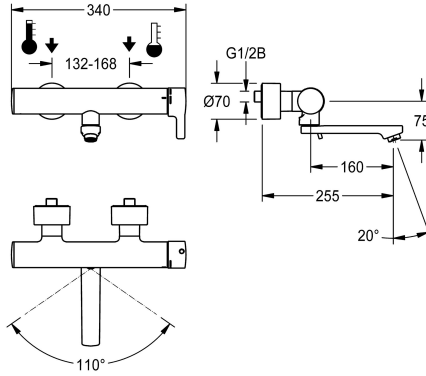

KWC F5L-Therm Thermostatic single-lever wall-mounted mixer

Modell-Linie: F5L | F5LT1106
Taps | Manual taps

KWC-No.

360003854
Projection 195 mm

360003855
Projection 135 mm

360003856
Projection 255 mm

spout projection

215 mm

155 mm

275 mm

NEW

F5L-Therm thermostatic single-lever mixer DN 15 as wall-mounted mixer for wall mounting with lockable swivelling spout, for sanitary facilities. Thermostatically controlled mixer cartridge with expansion element and active scald protection as well as adjustable and turn-proof temperature stop and ceramic disc technology. With mechanism for optional water hygiene unit with C-module for automatic hygiene flushing and readout of statistical data. For connection to hot and cold water. Scald-protected, safe-touch

housing, all-metal construction, polished chromium-plated brass. Volume-reduced, smooth water lines made of brass without nickel coating, decoupled from the tap housing. With thermal insulation components to reduce heat transfer from the tap housing to the cold-water line. Laminar jet controller with integrated flow rate controller 6.0 l/min. With adjustable and lockable connections with backflow preventers and strainers, fully covered by depth-adjustable screw rosettes. Projection 255 mm.

Technical Data

depressurised

functional principle

diameter nominal

inlet size

Locking mechanism

material fitting

type of mixing