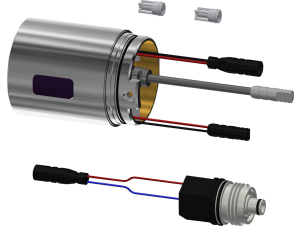

Hygiene unit for compatible KWC thermostatic single-lever wall- mounted mixers

360003861
ACT9001