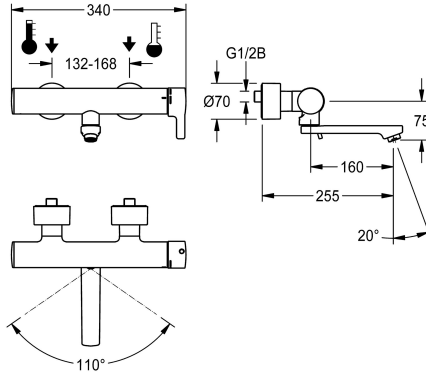

KWC F5L-Therm Thermostatic single-lever wall-mounted mixer

Modell-Linie: F5L | F5LT1106
Taps | Manual taps

KWC-No.

360003854

Projection 195 mm

360003855

Projection 135 mm

360003856

Projection 255 mm

spout projection

215 mm

155 mm

275 mm

NEW

F5L-Therm thermostatic single-lever mixer DN 15 as wall-mounted mixer for wall mounting with lockable swivelling spout, for sanitary facilities. Thermostatically controlled mixer cartridge with expansion element and active scald protection as well as adjustable and turn-proof temperature stop and ceramic disc technology. With mechanism for optional water hygiene unit with C-module for automatic hygiene flushing and readout of statistical data. For connection to hot and cold water. Scald-protected, safe-touch

housing, all-metal construction, polished chromium-plated brass. Volume-reduced, smooth water lines made of brass without nickel coating, decoupled from the tap housing. With thermal insulation components to reduce heat transfer from the tap housing to the cold-water line. Laminar jet controller with integrated flow rate controller 6.0 l/min. With adjustable and lockable connections with backflow preventers and strainers, fully covered by depth-adjustable screw rosettes. Projection 255 mm.

Technical Data

depressurised

functional principle

diameter nominal

inlet size

Locking mechanism

material fitting

type of mixing