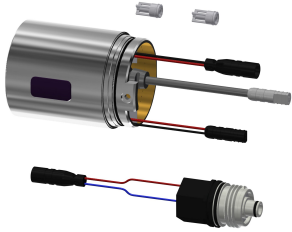

KWC F5L-Therm

Thermostatic single-lever wall-mounted mixer

Modell-Linie: F5L | F5LT1106

Taps | Manual taps

Accent colour

none

Basic colour

chrome-look (glossy)

Optional Accessories

Hygiene unit for compatible KWC
thermostatic single-lever wall-
mounted mixers

360003861

A CLT9001