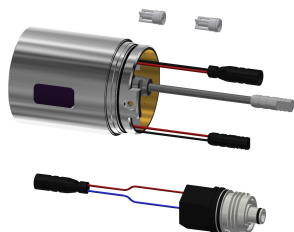

KWC F5L-Therm Thermostatic single-lever wall-mounted mixer

Modell-Linie: F5L | F5LT1106
Kranar | Manuella kranar

KWC-No.

360003854

Projection 195 mm

360003855

Projection 135 mm

360003856

Projection 255 mm

Sprut kastare

215 mm

155 mm

275 mm

NEW

F5L-Therm thermostatic single-lever mixer DN 15 as wall-mounted mixer for wall mounting with lockable swivelling spout, for sanitary facilities. Thermostatically controlled mixer cartridge with expansion element and active scald protection as well as adjustable and turn-proof temperature stop and ceramic disc technology. With mechanism for optional water hygiene unit with C-module for automatic hygiene flushing and readout of statistical data. For connection to hot and cold water. Scald-protected, safe-touch

housing, all-metal construction, polished chromium-plated brass. Volume-reduced, smooth water lines made of brass without nickel coating, decoupled from the tap housing. With thermal insulation components to reduce heat transfer from the tap housing to the cold-water line. Laminar jet controller with integrated flow rate controller 6.0 l/min. With adjustable and lockable connections with backflow preventers and strainers, fully covered by depth-adjustable screw rosettes. Projection 255 mm.

Thermostatic single-lever wall-mounted mixer

Modell-Linie: F5L | F5LT1106
Kranar | Manuella kranar

Accentfärg

Basfärg

utan

Kromat utseende (glansigt)

Extratillbehör

Hygiene unit for compatible KWC
thermostatic single-lever wall-
mounted mixers