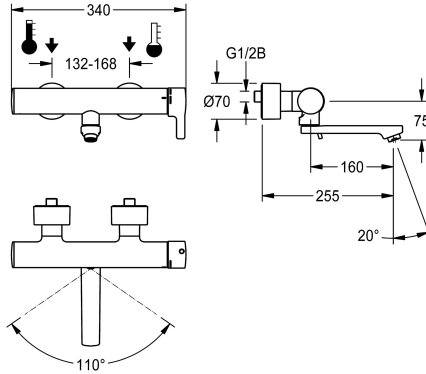

KWC F5L-Therm Thermostatic single-lever wall-mounted mixer

Modell-Linie: F5L | F5LT1106
Kranar | Manuella kranar

KWC-No.

360003854

Projection 195 mm

360003855

Projection 135 mm

360003856

Projection 255 mm

Sprut kastare

215 mm

155 mm

275 mm

NEW

F5L-Therm thermostatic single-lever mixer DN 15 as wall-mounted mixer for wall mounting with lockable swivelling spout, for sanitary facilities. Thermostatically controlled mixer cartridge with expansion element and active scald protection as well as adjustable and turn-proof temperature stop and ceramic disc technology. With mechanism for optional water hygiene unit with C-module for automatic hygiene flushing and readout of statistical data. For connection to hot and cold water. Scald-protected, safe-touch

housing, all-metal construction, polished chromium-plated brass. Volume-reduced, smooth water lines made of brass without nickel coating, decoupled from the tap housing. With thermal insulation components to reduce heat transfer from the tap housing to the cold-water line. Laminar jet controller with integrated flow rate controller 6.0 l/min. With adjustable and lockable connections with backflow preventers and strainers, fully covered by depth-adjustable screw rosettes. Projection 255 mm.

Technical Data

Nedtryckt
Funktionell princip
Nominell diameter
Inbyggnadsmått
Låsmekanism
Material delar
Typ av blandning
ATT-WS-POPUWASTESET
Säkerhetsavstängning
Ljud isolering
ATT-WS-SPOUT
Sprut kastare
Ytfinish hölje
yt finish
Passande ytfinish
Temperaturstopp
Typ av montering
Typ av operation
Typ av kran
Vattenanslutning