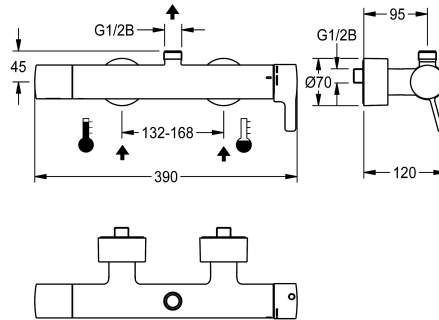

KWC F5L-Therm

Thermostatic single-lever wall-mounted mixer with pre-fitted hygiene unit

Modell-Linie: F5L | F5LT2104

Sprchové armatury | Hydraulické sprchy

KWC-No.

3600003857

F5L-Therm thermostatic single-lever mixer DN 15 as wall-mounted mixer for wall mounting, for shower facilities. Thermostatically controlled mixer cartridge with expansion element and active scald protection as well as adjustable and turn-proof temperature stop and ceramic disc technology. Pre-fitted hygiene unit with C-module including control electronics, 6 V lithium battery (CR-P2) and solenoid valve cartridge for automatic hygiene flushing and saving of statistical data. For connection to hot and cold water. Scald-protected, safe-touch housing with outlet on top, G 3/4 B, for installation of outlet bend or wall-mounted shower pipe. All-metal

construction, polished chromium-plated brass. Volume-reduced, smooth water lines made of brass without nickel coating, decoupled from the tap housing. With thermal insulation components to reduce heat transfer from the tap housing to the cold-water line. With adjustable and lockable connections with backflow preventers and strainers, fully covered by depth-adjustable screw rosettes. Activated hygiene flushing, fixed interval of 24 hours. With option for radio-controlled parameterisation, read-out of statistical data, realisation of predefined calendar functions as well as grouping of taps to perform predefined control functions via the necessary app.

Ne
Ne
není možné
Ne
manuální
Ne
DN 15
Keramická horní část
mosaz
mosaz
s termostatem
140 mm
70 mm
340 mm
Ne
Ne
Ne
chromovaný
chromovaný
lesk
ano
Ne

KWC F5L-Therm

Thermostatic single-lever wall-mounted mixer with pre-fitted hygiene unit